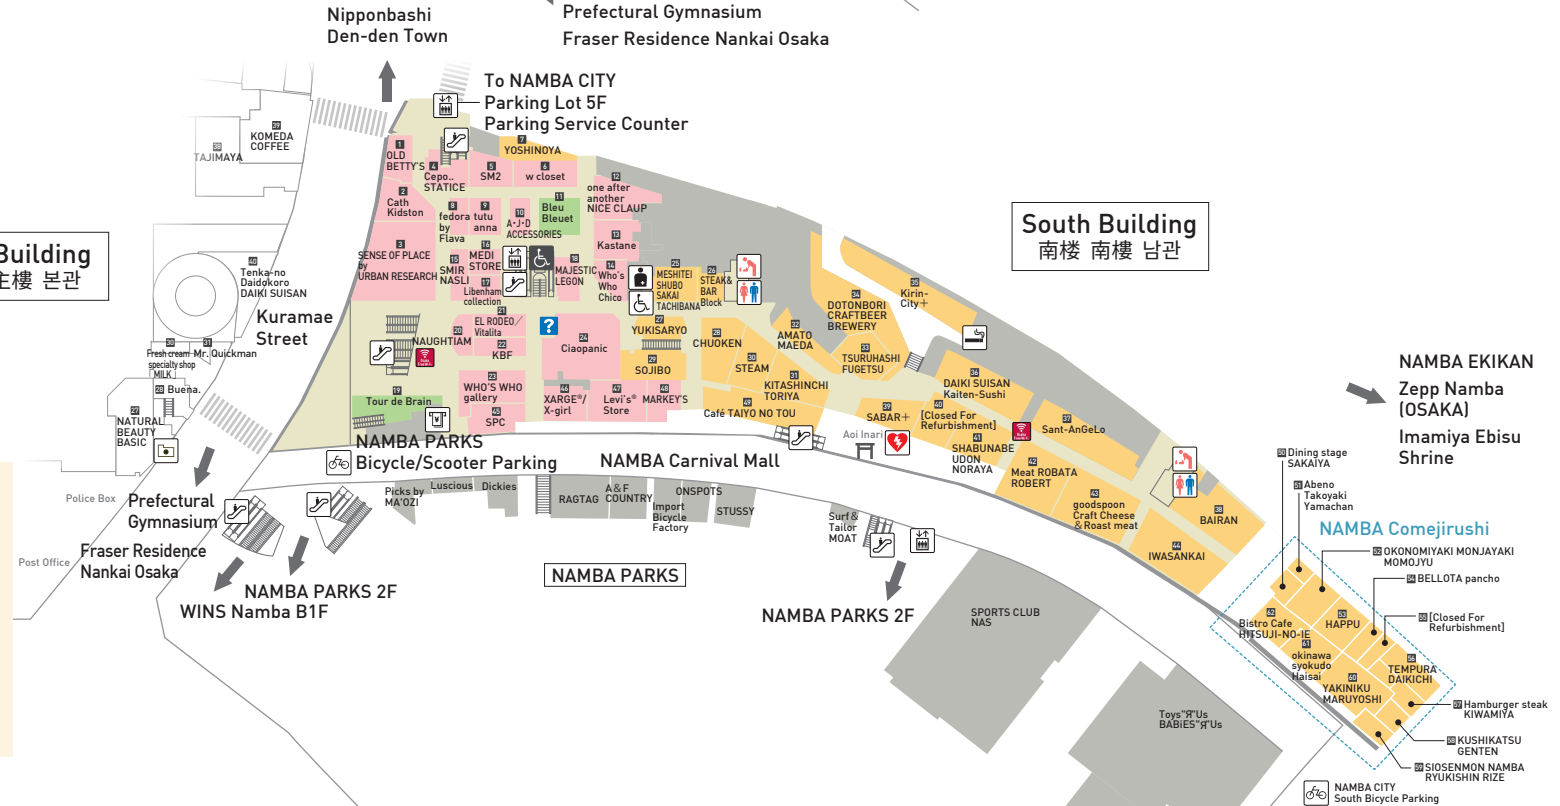

1F

- Fashion
时尚 流行 패션
- Lifestyle
生活方式 生活方式 라이프스타일
- Cosmetic & Beauty
美容化妆 美容化妆 화장품·미용
- Gourmet
美食 美食 음식
- Services
服务 服务 서비스

Main Building
主楼 主樓 본관

Nankai-dori
Sennichimae-dori

Ebisubashi-suji
Dotonbori
Shinsaibashisuji

Midosuji

Main Building
主楼 主樓 본관

South Building
南楼 南樓 남관

1F Overall view

Main Building
主楼 主樓 본관

South Building
南楼 南樓 남관

Fashion

Table listing fashion stores such as ABC-MART, ADAM ET ROPE, allureville, AMPHI duex, BEAUTY&YOUTH UNITED ARROWS, Boutique Caro, Buena, bulle de savon, Cath Kidston, Cepo...STATICE, Ciaopanic, COCO DEAL, Coquelicot, D, Dear Princess, DELUXDA @AISØN, DIANA, Dr.Martens, EDENS GARDEN, ELLE, EL RODEO / Vitalita, fedora by Flava, Gallery, GALLERY BLOCK 158 Droite lautreamont, H.A.K, ils, INDEX, JELLY BEANS.

Table listing fashion stores such as Jewel Changes, JILL by JILLSTUART, Jouete, JOURNAL STANDARD, Kastane, KATHARINE ROSS, KBF, LAGUNAMOON, LAUNDRY, Lemontree, Levi's®Store, Libenham collection, Liesse, LilyBrown boutique, Loungedress, Lui's/EX/store, LUVAIN, MAJESTIC LEGON, mâRe mâRe DAILY MARKET, MARKEY'S, MEDI STORE, MEGANE no TANAKA, MERCURYDUO, MISCH MASCH, mont-bell, MUKU CLIMB, mystic Omekashi line, NATURAL BEAUTY BASIC, NAUGHTIAM, N. Natural Beauty Basic*, OLD BETTY'S, one after another NICE CLAUP.

Table listing fashion stores such as ONLY, ONLY KYOTO TAILOR, OPAQUE.CLIP, PAR ICI, PEACH JOHN THE STORE, PEAK & PINE, RANDA, REGAL SHOES, RIDERS FACT, Room of AMPHI, ROPE' PICNIC, Samantha Thavasa Petit Choice+, SENSE OF PLACE by URBAN RESEARCH, SHEL'TTER, SISAM KOBOU, SMIRNASLI, SM2, snidel, socolla MAYSON GREY, SPC, Spick and Span, STRAWBERRY-FIELDS, Sugar Salt, Tabio, Te chichi, tivitate, Trend Dress Code, 31 Sons de mode, tutu anna, 12 Twelve Agenda, UNIQLO, Unpeu Femme, URBAN RESEARCH Sonny Label, VEUSS.