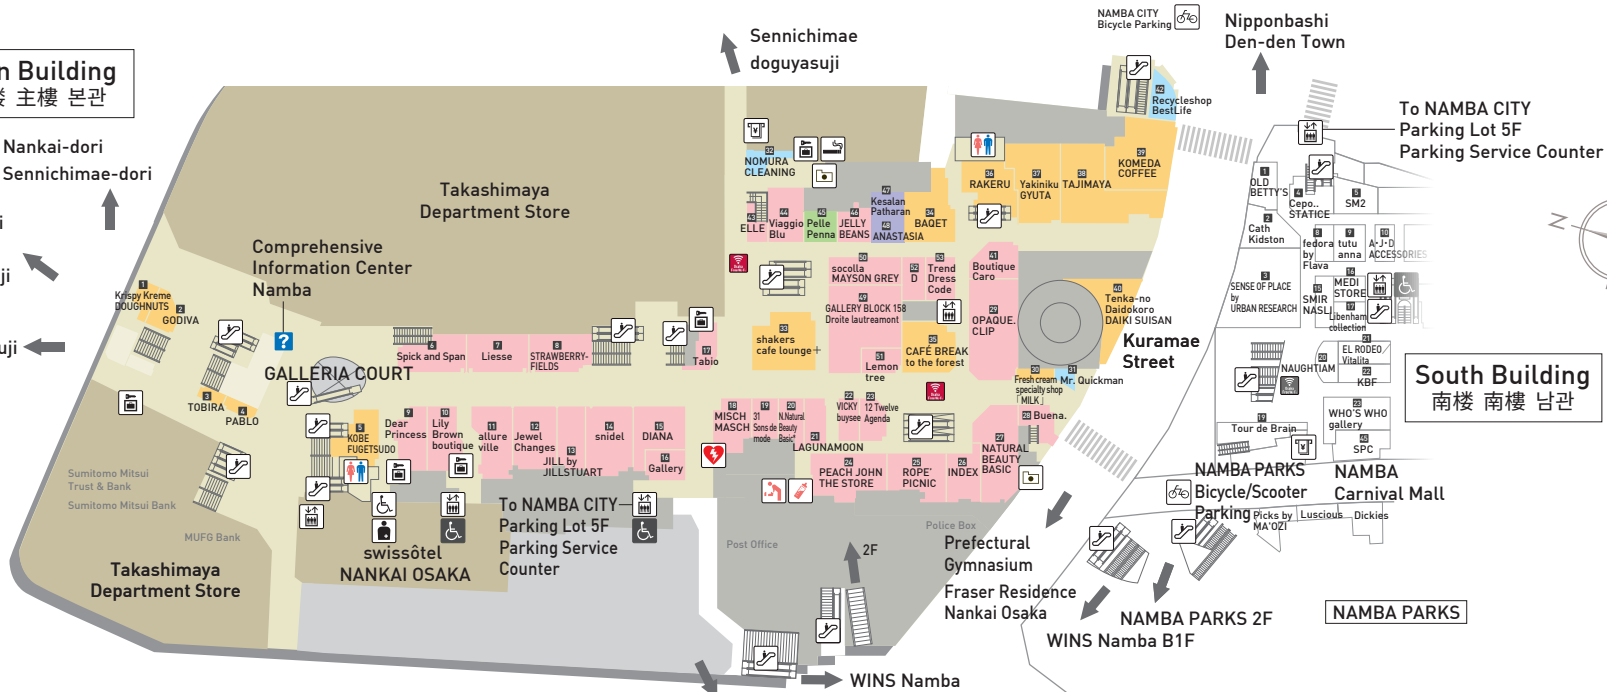

1F

- Fashion
时尚 流行 패션
- Lifestyle
生活方式 生活方式 라이프스타일
- Cosmetic & Beauty
美容化妆 美容化妆 화장품·미용
- Gourmet
美食 美食 음식
- Services
服务 服务 서비스

Main Building
主楼 主樓 본관

Nankai-dori
Sennichimae-dori

Ebisubashi-suji
Dotonbori
Shinsaibashisuji

Midosuji

Main Building
主楼 主樓 본관

South Building
南楼 南樓 남관

1F Overall view

Main Building
主楼 主樓 본관

South Building
南楼 南樓 남관

Fashion

Table listing fashion stores such as ABC-MART, ADAM ET ROPE, allureville, AMPHI duex, BEAUTY&YOUTH UNITED ARROWS, Boutique Caro, Buena, bulle de savon, Cath Kidston, Cepo...STATICE, Ciaopanic, COCO DEAL, Coquelicot, D, Dear Princess, DELUXDA @AISØN, DIANA, Dr.Martens, EDENS GARDEN, ELLE, EL RODEO / Vitalita, fedora by Flava, Gallery, GALLERY BLOCK 158 Droite lautreamont, H.A.K, ils, INDEX, JELLY BEANS.

Table listing fashion stores such as ONLY, ONLY KYOTO TAILOR, OPAQUE.CLIP, PAR ICI, PEACH JOHN THE STORE, PEAK & PINE, RANDA, REGAL SHOES, RIDERS FACT, Room of AMPHI, ROPE' PICNIC, Samantha Thavasa Petit Choice+, SENSE OF PLACE by URBAN RESEARCH, SHEL'TTER, SISAM KOBOU, SMIRNASLI, SM2, snidel, socolla MAYSON GREY, SPC, Spick and Span, STRAWBERRY-FIELDS, Sugar Salt, Tabio, Te chichi, tivitate, Trend Dress Code, 31 Sons de mode, tutu anna, 12 Twelve Agenda, UNIQLO, Unpeu Femme, URBAN RESEARCH Sonny Label, VEUSS.