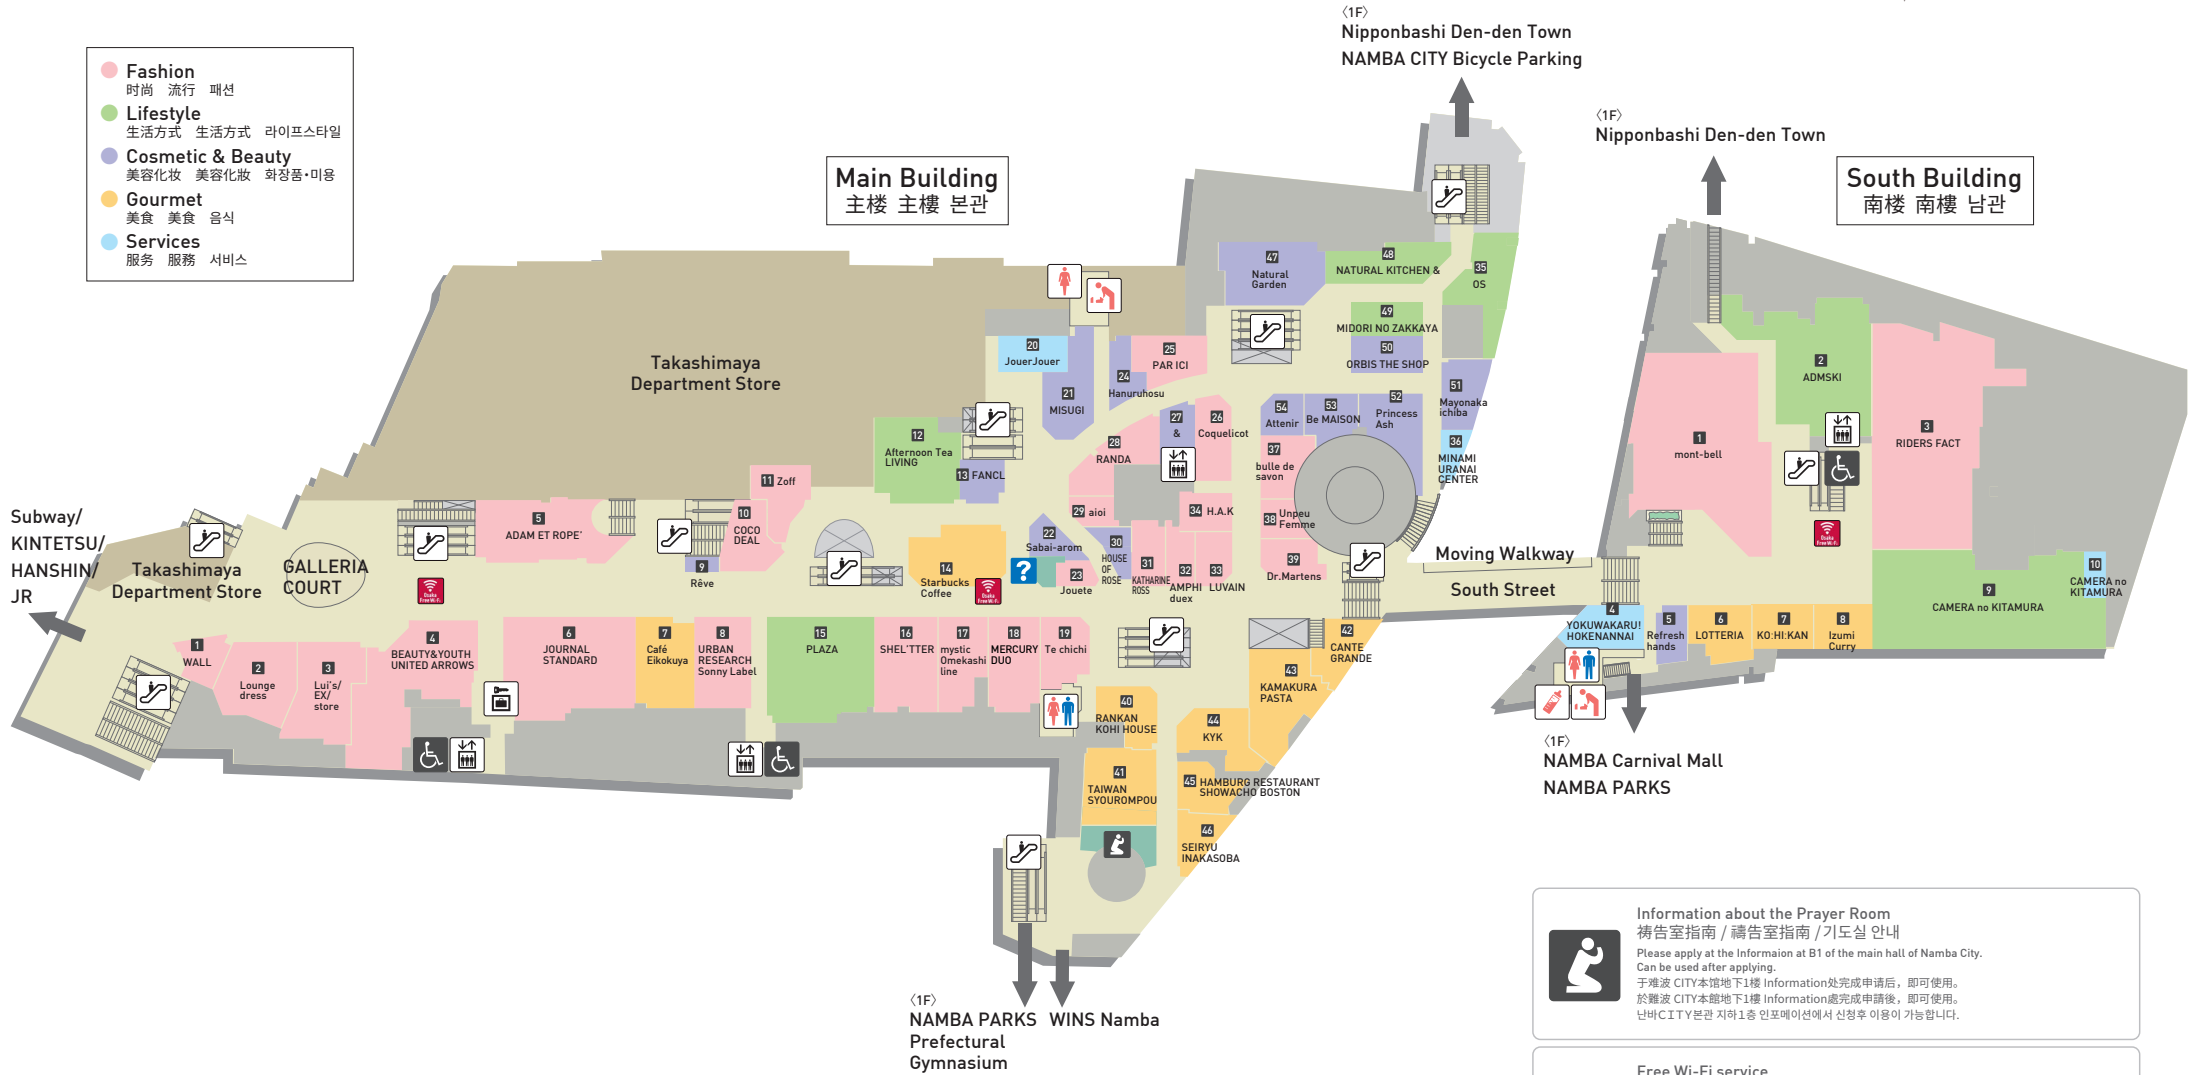

B1_F

- Fashion
  时尚 流行 패션
- Lifestyle
  生活方式 라이프스타일
- Cosmetic & Beauty
  美容化妝 美容化妝 화장품·미용
- Gourmet
  美食 美食 음식
- Services
  服务 服務 서비스

Information about the Prayer Room
祷告室指南 / 禱告室指南 / 기도실 안내

Please apply at the Information at B1 of the main hall of Namba City. Can be used after applying.
于难波 CITY本館地下1樓 Information处完成申請後，即可使用。
於難波 CITY本館地下1樓 Information處完成申請後，即可使用。
난바CITY본관 지하1층 인포메이션에서 신청후 이용이 가능합니다.

Free Wi-Fi service
免費 Wi-Fi服務 / 免費 Wi-Fi服務 / 무료 와이파이 서비스

Download 「Japan Connected-free Wi-Fi」 application first and finish registering items required. Free Wi-Fi service can be used.
下載「Japan Connected-free Wi-Fi」應用程式。完成必要事項登錄後，即可使用免費 Wi-Fi服務。
下載「Japan Connected-free Wi-Fi」應用程式。完成必要事項登錄後，即可使用免費 Wi-Fi服務。
「Japan Connected-free Wi-Fi」 앱을 다운로드. 필수사항 등록한 후, 와이파이 무료이용이 가능합니다.