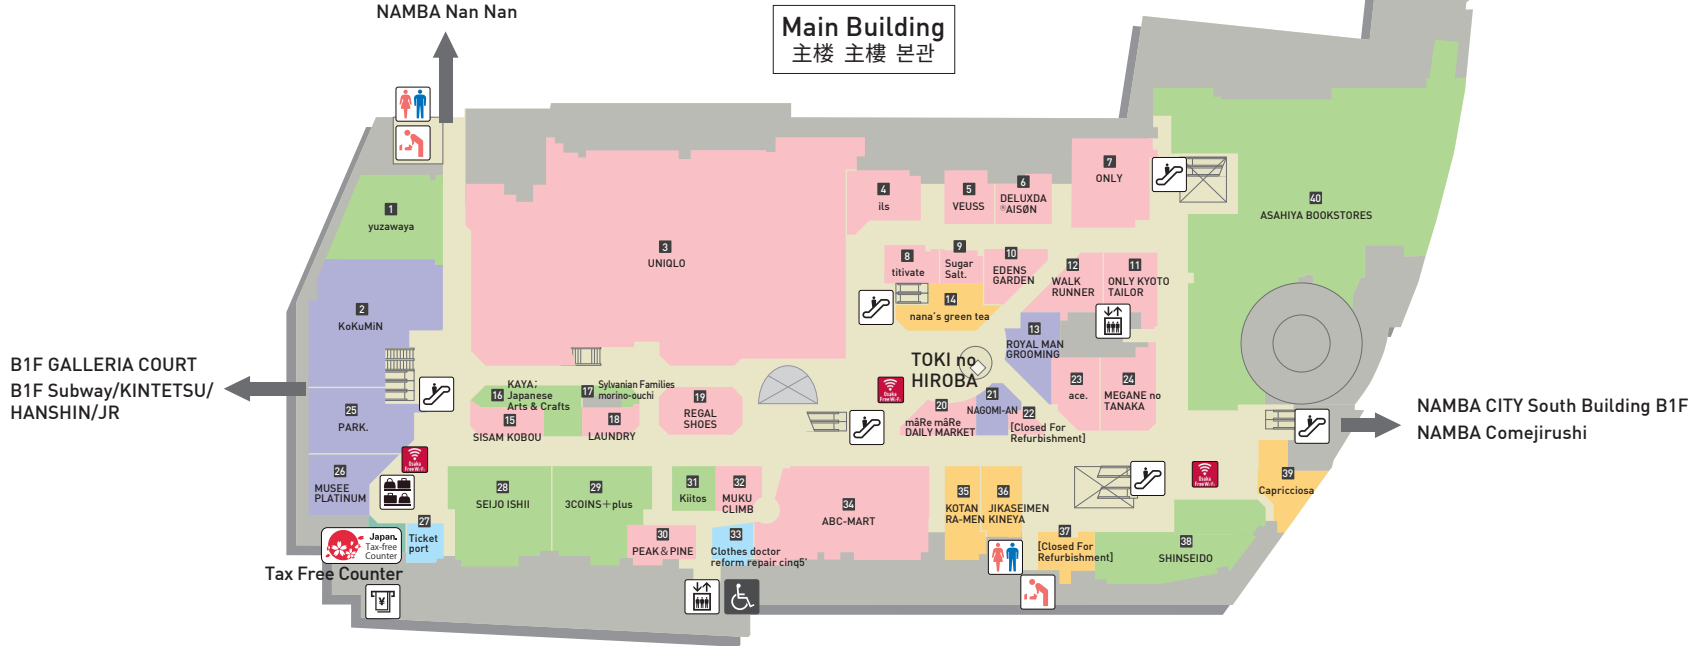

B2_F

- Fashion
  时尚 流行 패션
- Lifestyle
  生活方式 生活方式 라이프스타일
- Cosmetic & Beauty
  美容化妆 美容化妆 화장품·미용
- Gourmet
  美食 美食 음식
- Services
  服务 服务 서비스

Restroom 卫生间 洗手间 화장실	Elevator 电梯 電梯 엘리베이터	ATM-Cash Dispenser 自动取款机, 自动提款机 提款機, 自動提款機 현금자동인출기, 현금 자동 지급기
Wheelchair-accessible Toilets 对应轮椅的卫生间 手椅子適用洗手間 휠체어 대응 화장실	Barrier-free Elevator 残疾人用电梯 身障者用電梯 신체 장애자용 엘리베이터	Smoking room 吸烟房 吸煙室 흡연실
Ostomate-accessible Toilets 造口患者用卫生间 人工肛門適用洗手間 인공항문, 인공방광 장치자 대응 화장실	AED 自动体外心脏除颤器 自動體外心臟電擊去顫器 자동제세동기	Prayer Room 祈祷室 祈禱室 기도실
Restroom w/ Baby Changing Facilities 设置了婴儿换尿布台的卫生间 設置換尿布台洗手間 기저귀 교환 침대 설치 화장실	Lockers 储物箱 寄物櫃 락커	Osaka Free Wi-Fi Spot Osaka Free Wi-Fi 热点 Osaka Free Wi-Fi 熱點 Osaka Free Wi-Fi 스폿
Baby Changing Room (10:00 - 21:00) 母婴室 (10:00~21:00) 託嬰室 (10:00~21:00) 베이비 룸 (10:00~21:00)	Quick Photo 一分钟快相 快速照相 즉석사진	Tax-Free Counter 免税服务 免税服務 면세 서비스
Escalator 自动扶梯 電梯 에스컬레이터	Information 问讯处 服務台 인포메이션	Currency exchange service 外汇兑换服务 外匯兌換服務 외화환전 서비스
		Baggage storage+Delivery service in Japan 手提行李临时寄存·日本国内配送服务 手提行李臨時寄存·日本國內配送服務 수하물 임시 보관·일본 국내 배송서비스

*Point service and parking service are only available at Namba City shops numbered excluding some shops.
※只有难波CITY的顾客可以利用积分卡和停车场。(带有编码的商店, 但有一部分为对象外.)
※只有難波CITY的顧客可以利用積分卡和停車場。(有編碼的商店, 但有部分為對象外.)
※포인트·주차장 서비스는 난바CITY (번호가 달려 있는 점포/단, 일부 대상 외가 있습니다) 만이 됩니다.

<For wheelchair visitors> <使用轮椅的顾客请注意> <給利用輪椅的來賓> <휠체어 사용자분께 안내>
To move between the Main Building and the South Building, please use the 1F floor walkway (Kuramae Street).
主樓至南樓之間移動時, 請使用1樓的聯絡通道(藏前通)。來往主樓~南樓之間, 請利用1樓連絡通路(藏前通)。
본관~남관 사이 이동 시에는, 1층 연락 통로 (구라마에 도리) 를 이용하십시오.

Japan Tax-free Shop

Customers from overseas who present their passports can make tax-free purchases at stores displaying the mark on the left.
持有护照前來旅遊的外國人顧客, 可在標有左側標記的店舖中, 享受消費稅的免稅服務。
持有護照前來旅遊的外國人顧客, 可在標有左側標記的店舖中, 享受消費稅的免稅服務。
패스पोर्ट를 가지고 계신 외국인 여행객 손님은 왼쪽 마크가 있는 점포에서 소비세를 면세해 드립니다.

Japan Tax-free Counter

Stores with the GlobalBlue mark can get tax refund. Please go to the Tax-Free Counter for getting tax refund.
有上記標記의店家可提供免稅服務. 免稅服務請前往免稅櫃台進行辦理。
有上記標記의店家可提供免稅服務. 免稅服務請前往免稅櫃台進行辦理。
상기의 마크가 있는 점포는 면세 수속이 가능합니다. 상기의 마크가 있는 점포는 면세카운터에서 면세 수속이 가능합니다.