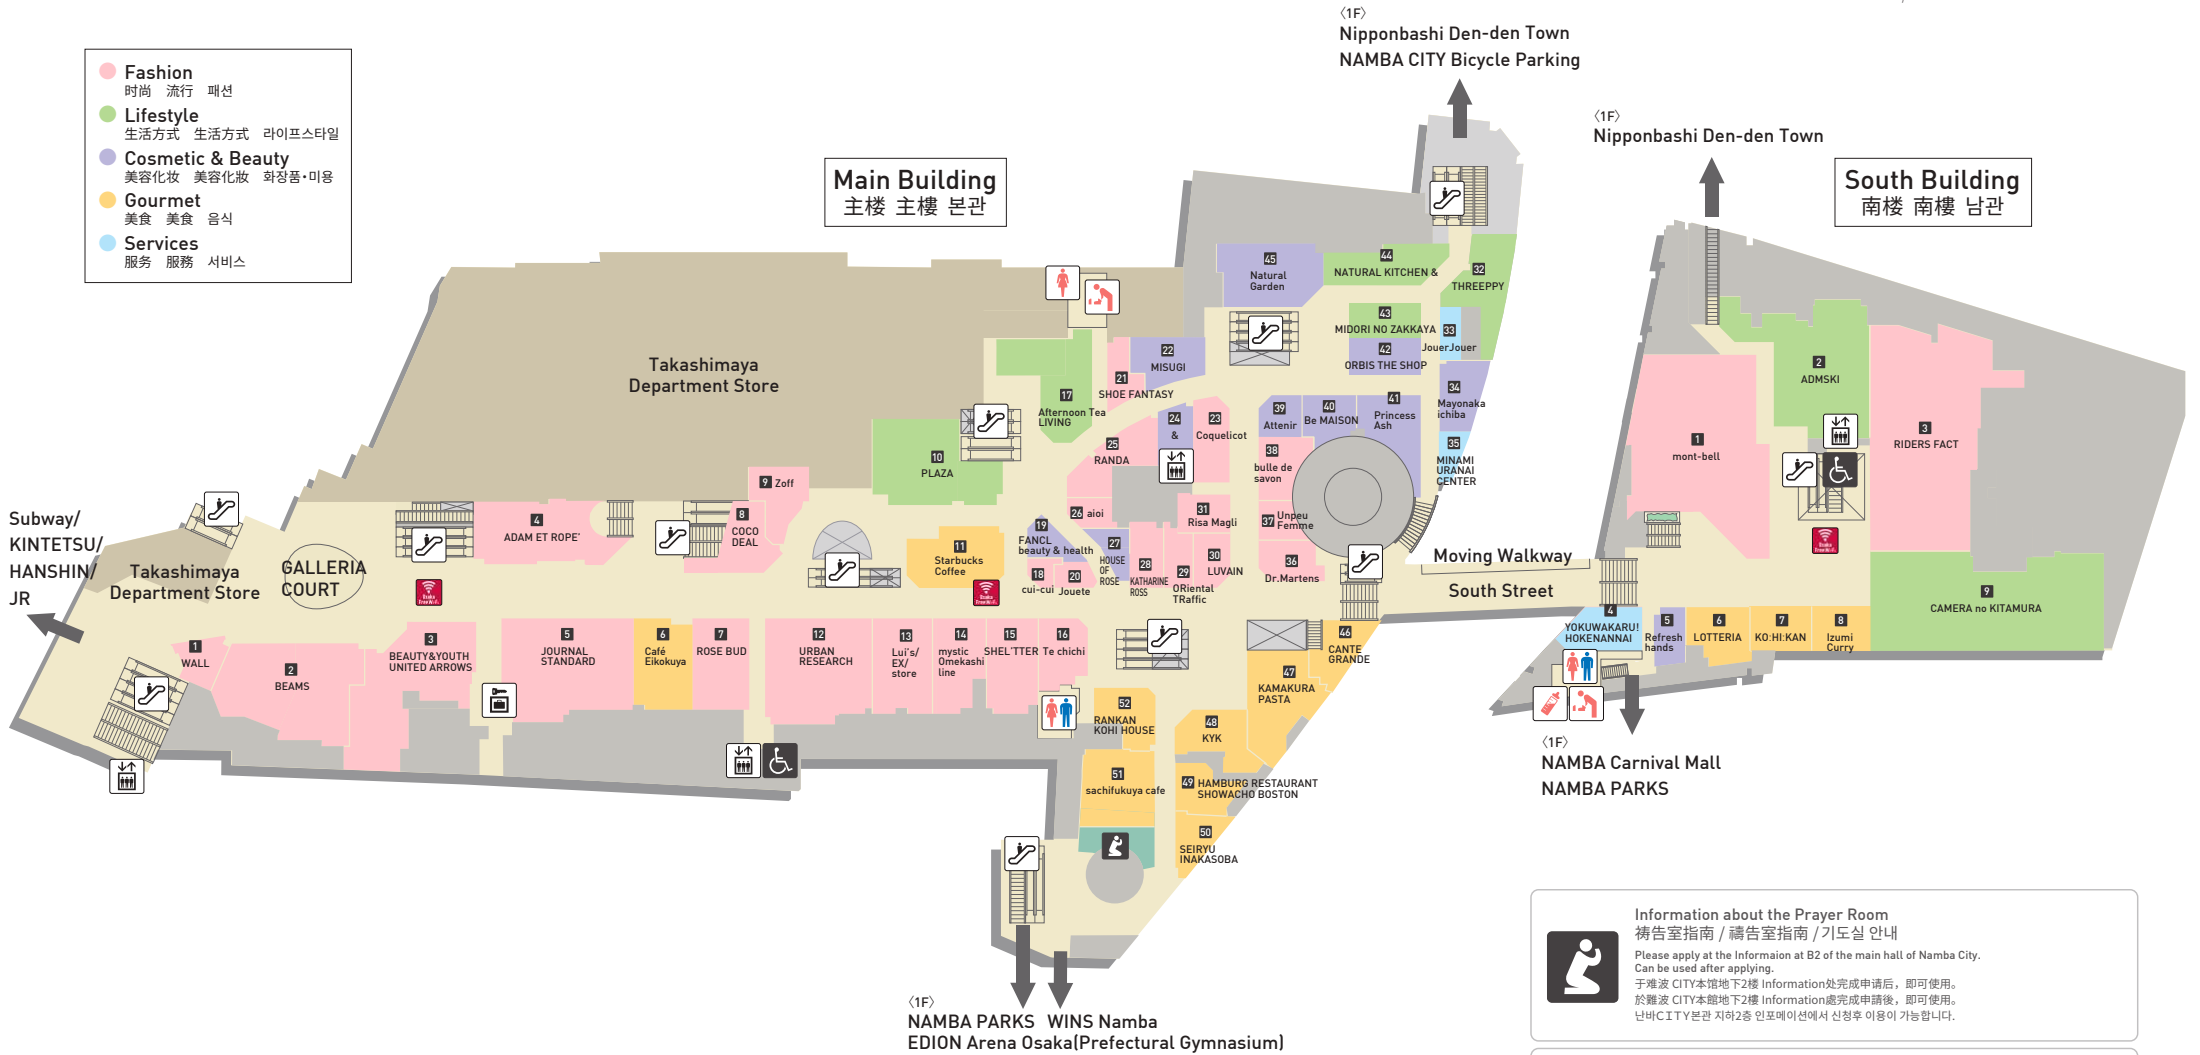

B1_F

- Fashion
  时尚 流行 패션
- Lifestyle
  生活方式 라이프스타일
- Cosmetic & Beauty
  美容化妝 美容化妝 화장품·미용
- Gourmet
  美食 美食 음식
- Services
  服务 服務 서비스

Information about the Prayer Room
祷告室指南 / 禱告室指南 / 기도실 안내
Please apply at the Information at B2 of the main hall of Namba City.
Can be used after applying.
于难波 CITY本馆地下2樓 Information处完成申请后, 即可使用。
於難波 CITY本館地下2樓 Information處完成申請後, 即可使用。
난바CITY본관 지하2층 인포메이션에서 신청후 이용이 가능합니다.

Free Wi-Fi service
免費 Wi-Fi服務 / 免費 Wi-Fi服務 / 무료 와이파이 서비스
Download 「Japan Connected-free Wi-Fi」 application first and finish
registering items required. Free Wi-Fi service can be used.
下載 「Japan Connected-free Wi-Fi」 應用程式, 完成必要事項登錄後, 即可使用免費 Wi-Fi服務。
下載 「Japan Connected-free Wi-Fi」 應用程式, 完成必要事項登錄後, 即可使用免費 Wi-Fi服務。
「Japan Connected-free Wi-Fi」 앱을 다운로드. 필수사항 등록한 후, 와이파이 무료이용이 가능합니다.