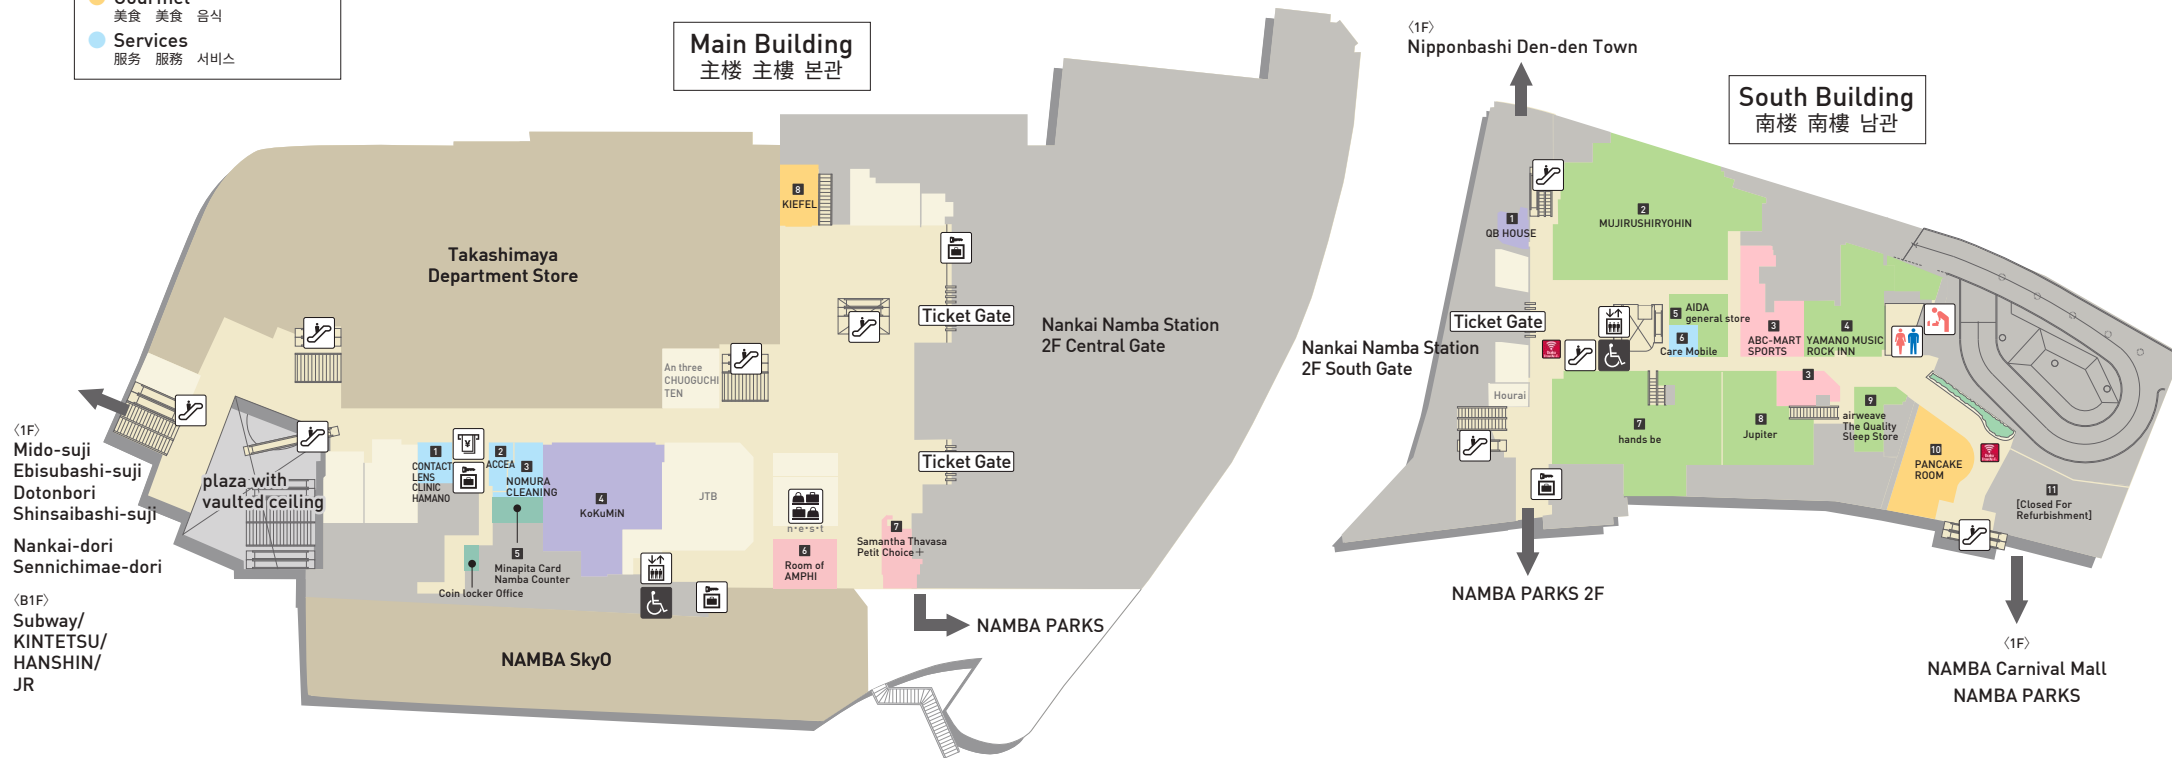

Main Building
主楼 主樓 본관

South Building
南楼 南樓 남관

1F Overall view

2F

- Fashion
时尚 流行 패션
- Lifestyle
生活方式 生活方式 라이프스타일
- Cosmetic & Beauty
美容化妆 美容化妆 화장품·미용
- Gourmet
美食 美食 음식
- Services
服务 服务 서비스

Fashion

Table listing fashion brands and their locations. Brands include ABC-MART, ADAM ET ROPE, AG by aquagirl, A-J-D ACCESSORIES, allieville, BABYLONE, BEAUTY & YOUTH UNITED ARROWS, Boutique Caro Buena, bulle de savon, Cath Kidston, Cepo..STATIC, Ciaopanic, COCO DEAL, Coquelicot, cui-cui, D, DELUXDA @AISØN, DIANA, Dr.Martens, EL RODEO / Vitalita, EMMEL REFINES, fedora by Flava Gallery, GALLERY BLOCK 158 Droite lautreamont, Intimissimi, JELLY BEANS, JILL by JILLSTUART.

Table listing fashion brands and their locations. Brands include Jouete, JOURNAL STANDARD, Kastane, KATHARINE ROSS, KBF, LAGUNAMOON, Levi's@Store, Le Talon, Liesse, LilyBrown boutique, Loungedress, Lui's/EX/store, LUVAIN, MAJESTIC LEGON, mâRe mâRe DAILY MARKET, MARKEY'S, MEDI STORE, MEGANE no TANAKA, MISCH MASCH, mont-bell, MUKU CLIMB, mystic Omekashi line, NATURAL BEAUTY BASIC, NAUGHTIAM, N. Natural Beauty Basic*, OLD BETTY'S, old BETTY'S STORE, one after another NICE CLAUP ONLY, OPAQUE.CLIP, ORiental TRAffic, PEACH JOHN THE STORE.

Table listing fashion brands and their locations. Brands include PEAK & PINE, RANDA, REGAL SHOES, RIDERS FACT, Risa Magli, Room of AMPHI, ROSE BUD, ROPE' PICNIC, Samantha Thavasa Petit Choice+, SENSE OF PLACE by URBAN RESEARCH, SHEL'TTER, SHOE FANTASY, SISAM KOBOU, SM2, SNIDEL, socolla MAYSON GREY, SPC, Spick and Span, STRAWBERRY-FIELDS, Sugar Salt, pepper, Te chichi, THE KISS, Trend Dress Code, tutu anna, 12 Twelve Agenda, UNIQLO, Unpeu Femme, URBAN RESEARCH, VEUSS, VICKY buysee, WALKRUNNER, WALL, w closet, Who's Who Chico, WHO'S WHO gallery, XLARGE®/X-girl, Zoff.