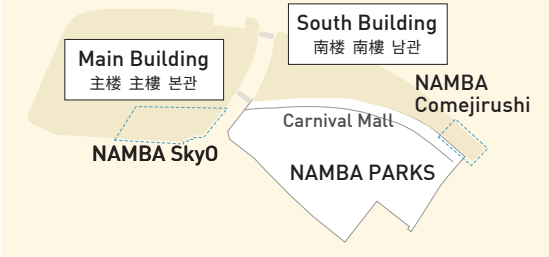

1F

- Fashion
时尚 流行 패션
- Lifestyle
生活方式 라이프스타일
- Cosmetic & Beauty
美容化妝 美容化妝 화장품·미용
- Gourmet
美食 美食 음식
- Services
服务 服务 서비스

Main Building
主楼 主樓 본관

Nankai-dori
Sennichimae-dori
Ebisubashi-suji
Dotonbori
Shinsaibashisuji
Midosuji

Main Building
主楼 主樓 본관

South Building
南楼 南樓 남관

1F Overall view

2F

- Fashion
时尚 流行 패션
- Lifestyle
生活方式 生活方式 라이프스타일
- Cosmetic & Beauty
美容化妆 美容化妆 화장품·미용
- Gourmet
美食 美食 음식
- Services
服务 服务 서비스

Fashion

Table listing fashion brands and their locations. Brands include ABC-MART, ADAM ET ROPE, AG by aquagirl, A-J-D ACCESSORIES, allieville, BABYLONE, BEAUTY & YOUTH UNITED ARROWS, Boutique Caro Buena, bulle de savon, Cath Kidston, Cepo..STATIC, Ciaopanic, COCO DEAL, Coquelicot, cui-cui, D, DELUXDA @AISØN, DIANA, Dr.Martens, EL RODEO / Vitalita, EMMEL REFINES, fedora by Flava Gallery, GALLERY BLOCK 158 Droite lautreamont, Intimissimi, JELLY BEANS, JILL by JILLSTUART.