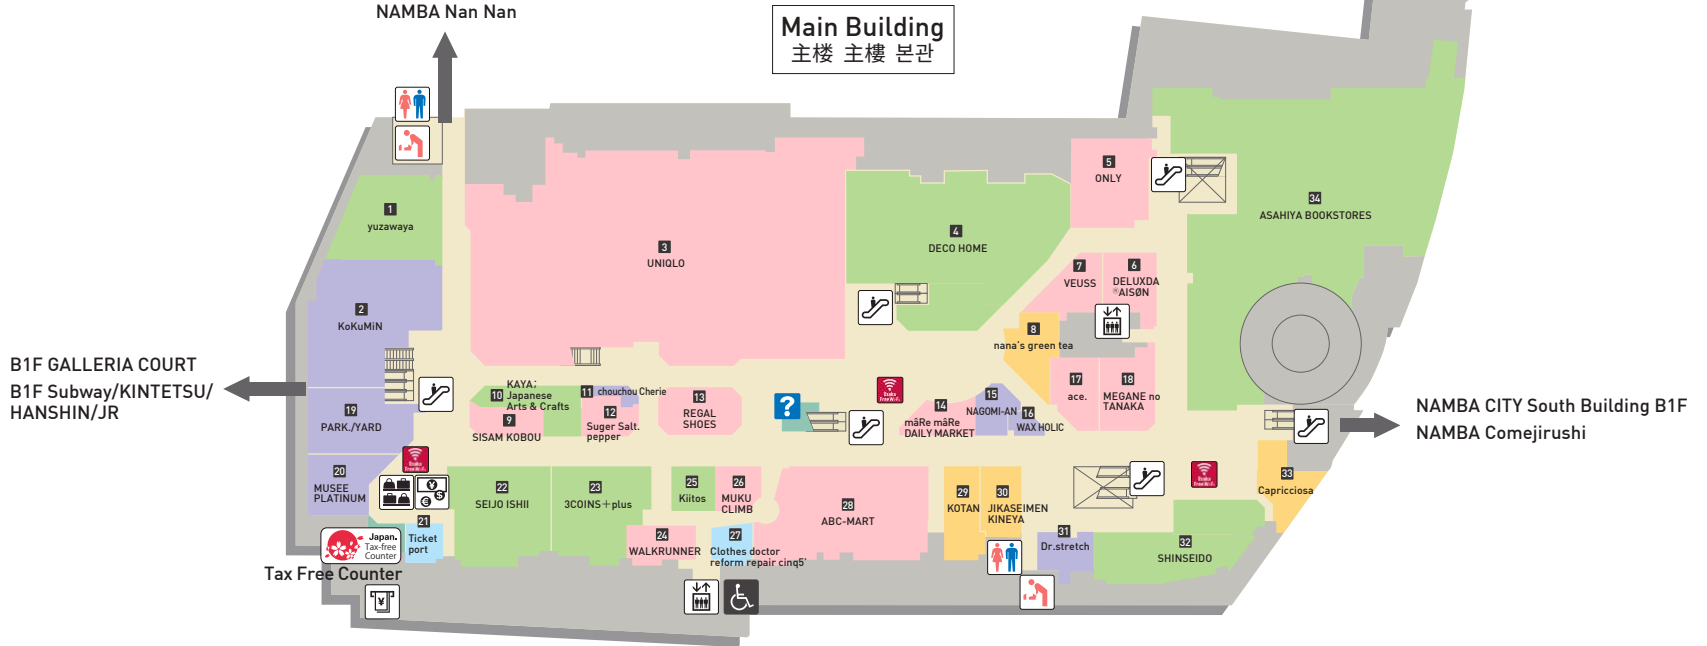

B2_F

- Fashion
时尚 流行 패션
- Lifestyle
生活方式 生活方式 라이프스타일
- Cosmetic & Beauty
美容化妝 美容化妝 화장품·미용
- Gourmet
美食 美食 음식
- Services
服務 服務 서비스

*Point service and parking service are only available at Namba City shops numbered excluding some shops.
 ※只有難波CITY的顧客可以利用積分卡和停車場。(帶有編號的商店,但有一部分為對象外。)
 ※只有難波CITY的顧客可以利用積分卡和停車場。(有編號的商店,但有部分為對象外。)
 ※포인트·주차장 서비스는 난바CITY(번호가 달려 있는 점포/단, 일부 대상 외가 있습니다)만이 됩니다.

<For wheelchair visitors> <使用轮椅的顾客请注意> <給利用輪椅的來賓> <휠체어 사용자분께 안내>
 To move between the Main Building and the South Building, please use the 1F floor walkway (Kuramae Street).
 主樓至南樓之間移動時,請使用1樓的聯絡通道(藏前通)。來往主樓~南樓之間,請利用1樓連絡通路(藏前通)。
 본관~남관 사이 이동 시에는, 1층 연락 통로(구라마에 도리)를 이용하십시오.

Table listing fashion brands and their locations. Brands include Jouete, JOURNAL STANDARD, Kastane, KATHARINE ROSS, KBF, LAGUNAMOON, Levi's@Store, Le Talon, Liesse, LilyBrown boutique, Loungedress, Lui's/EX/store, LUVAIN, MAJESTIC LEGON, mâRe mâRe DAILY MARKET, MARKEY'S, MEDI STORE, MEGANE no TANAKA, MISCH MASCH, mont-bell, MUKU CLIMB, mystic Omekashi line, NATURAL BEAUTY BASIC, NAUGHTIAM, N. Natural Beauty Basic*, OLD BETTY'S, old BETTY'S STORE, one after another NICE CLAUP ONLY, OPAQUE.CLIP, ORiental TRAffic, PEACH JOHN THE STORE.

Table listing fashion brands and their locations. Brands include PEAK & PINE, RANDA, REGAL SHOES, RIDERS FACT, Risa Magli, Room of AMPHI, ROSE BUD, ROPE' PICNIC, Samantha Thavasa Petit Choice+, SENSE OF PLACE by URBAN RESEARCH, SHEL'TTER, SHOE FANTASY, SISAM KOBOU, SM2, SNIDEL, socolla MAYSON GREY, SPC, Spick and Span, STRAWBERRY-FIELDS, Sugar Salt, pepper, Te chichi, THE KISS, Trend Dress Code, tutu anna, 12 Twelve Agenda, UNIQLO, Unpeu Femme, URBAN RESEARCH, VEUSS, VICKY buysee, WALKRUNNER, WALL, w closet, Who's Who Chico, WHO'S WHO gallery, XLARGE®/X-girl, Zoff.