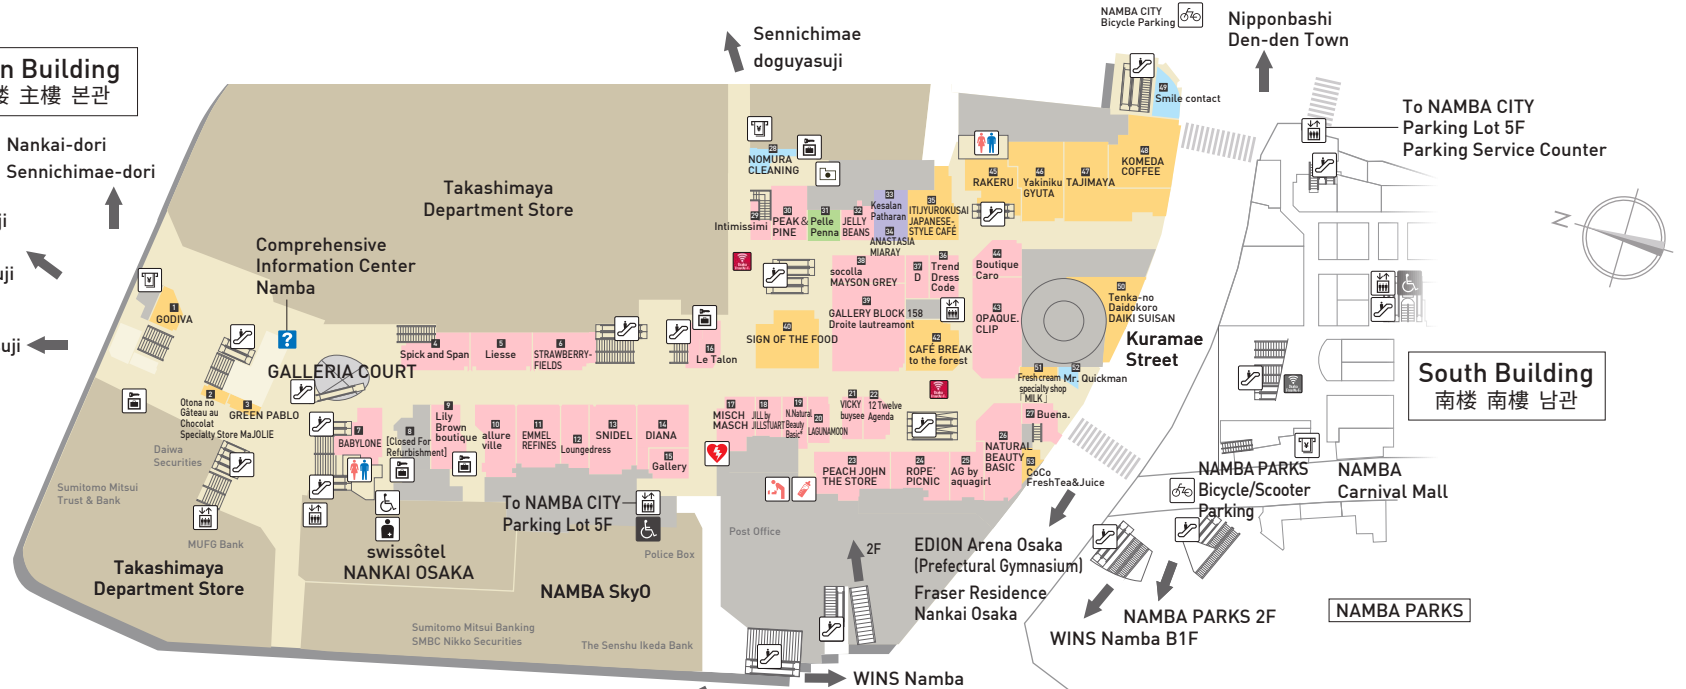

Information about the Prayer Room
 祷告室指南 / 禱告室指南 / 기도실 안내
 Please apply at the Information at B2 of the main hall of Namba City.
 Can be used after applying.
 于难波 CITY本馆地下2樓 Information处完成申请后, 即可使用。
 於難波 CITY本館地下2樓 Information處完成申請後, 即可使用。
 난바CITY본관 지하2층 인포메이션에서 신청후 이용이 가능합니다.

1F

- Fashion
时尚 流行 패션
- Lifestyle
生活方式 라이프스타일
- Cosmetic & Beauty
美容化妝 美容化妝 화장품·미용
- Gourmet
美食 美食 음식
- Services
服务 服务 서비스

Main Building
主楼 主樓 본관

Nankai-dori
Sennichimae-dori
Ebisubashi-suji
Dotonbori
Shinsaibashisuji
Midosuji

Main Building
主楼 主樓 본관

South Building
南楼 南樓 남관

1F Overall view

2F

- Fashion
时尚 流行 패션
- Lifestyle
生活方式 生活方式 라이프스타일
- Cosmetic & Beauty
美容化妆 美容化妆 화장품·미용
- Gourmet
美食 美食 음식
- Services
服务 服务 서비스

Fashion

Table listing fashion brands and their locations. Brands include ABC-MART, ADAM ET ROPE, AG by aquagirl, A-J-D ACCESSORIES, allieville, BABYLONE, BEAUTY & YOUTH UNITED ARROWS, Boutique Caro Buena, bulle de savon, Cath Kidston, Cepo..STATIC, Ciaopanic, COCO DEAL, Coquelicot, cui-cui, D, DELUXDA @AISØN, DIANA, Dr.Martens, EL RODEO / Vitalita, EMMEL REFINES, fedora by Flava Gallery, GALLERY BLOCK 158 Droite lautreamont, Intimissimi, JELLY BEANS, JILL by JILLSTUART.

Table listing fashion brands and their locations. Brands include PEAK & PINE, RANDA, REGAL SHOES, RIDERS FACT, Risa Magli, Room of AMPHI, ROSE BUD, ROPE' PICNIC, Samantha Thavasa Petit Choice+, SENSE OF PLACE by URBAN RESEARCH, SHEL'TTER, SHOE FANTASY, SISAM KOBOU, SM2, SNIDEL, socolla MAYSON GREY, SPC, Spick and Span, STRAWBERRY-FIELDS, Sugar Salt, pepper, Te chichi, THE KISS, Trend Dress Code, tutu anna, 12 Twelve Agenda, UNIQLO, Unpeu Femme, URBAN RESEARCH, VEUSS, VICKY buysee, WALKRUNNER, WALL, w closet, Who's Who Chico, WHO'S WHO gallery, XLARGE®/X-girl, Zoff.