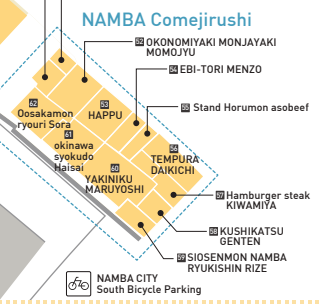

Free Wi-Fi service
 免費 Wi-Fi服務 / 免費 Wi-Fi服務 / 무료 와이파이 서비스
 Download 「Japan Connected-free Wi-Fi」 application first and finish
 registering items required. Free Wi-Fi service can be used.
 下載 「Japan Connected-free Wi-Fi」 應用程式, 完成必要事項登錄後, 即可使用免費 Wi-Fi服務。
 下載 「Japan Connected-free Wi-Fi」 應用程式, 完成必要事項登錄後, 即可使用免費 Wi-Fi服務。
 「Japan Connected-free Wi-Fi」 앱을 다운로드. 필수사항 등록한 후, 와이파이 무료이용이 가능합니다.

1F

- Fashion
时尚 流行 패션
- Lifestyle
生活方式 라이프스타일
- Cosmetic & Beauty
美容化妝 美容化妝 화장품·미용
- Gourmet
美食 美食 음식
- Services
服务 服务 서비스

Main Building
主楼 主樓 본관

Nankai-dori
Sennichimae-dori
Ebisubashi-suji
Dotonbori
Shinsaibashisuji
Midosuji

Main Building
主楼 主樓 본관

South Building
南楼 南樓 남관

1F Overall view

2F

- Fashion
时尚 流行 패션
- Lifestyle
生活方式 生活方式 라이프스타일
- Cosmetic & Beauty
美容化妆 美容化妆 화장품·미용
- Gourmet
美食 美食 음식
- Services
服务 服务 서비스

Fashion

Table listing fashion brands and their locations. Brands include ABC-MART, ADAM ET ROPE, AG by aquagirl, A-J-D ACCESSORIES, allieville, BABYLONE, BEAUTY & YOUTH UNITED ARROWS, Boutique Caro Buena, bulle de savon, Cath Kidston, Cepo..STATIC, Ciaopanic, COCO DEAL, Coquelicot, cui-cui, D, DELUXDA @AISØN, DIANA, Dr.Martens, EL RODEO / Vitalita, EMMEL REFINES, fedora by Flava Gallery, GALLERY BLOCK 158 Droite lautreamont, Intimissimi, JELLY BEANS, JILL by JILLSTUART.

Table listing fashion brands and their locations. Brands include Jouete, JOURNAL STANDARD, Kastane, KATHARINE ROSS, KBF, LAGUNAMOON, Levi's@Store, Le Talon, Liesse, LilyBrown boutique, Loungedress, Lui's/EX/store, LUVAIN, MAJESTIC LEGON, mâRe mâRe DAILY MARKET, MARKEY'S, MEDI STORE, MEGANE no TANAKA, MISCH MASCH, mont-bell, MUKU CLIMB, mystic Omekashi line, NATURAL BEAUTY BASIC, NAUGHTIAM, N. Natural Beauty Basic*, OLD BETTY'S, old BETTY'S STORE, one after another NICE CLAUP ONLY, OPAQUE.CLIP, ORiental TRAffic, PEACH JOHN THE STORE.