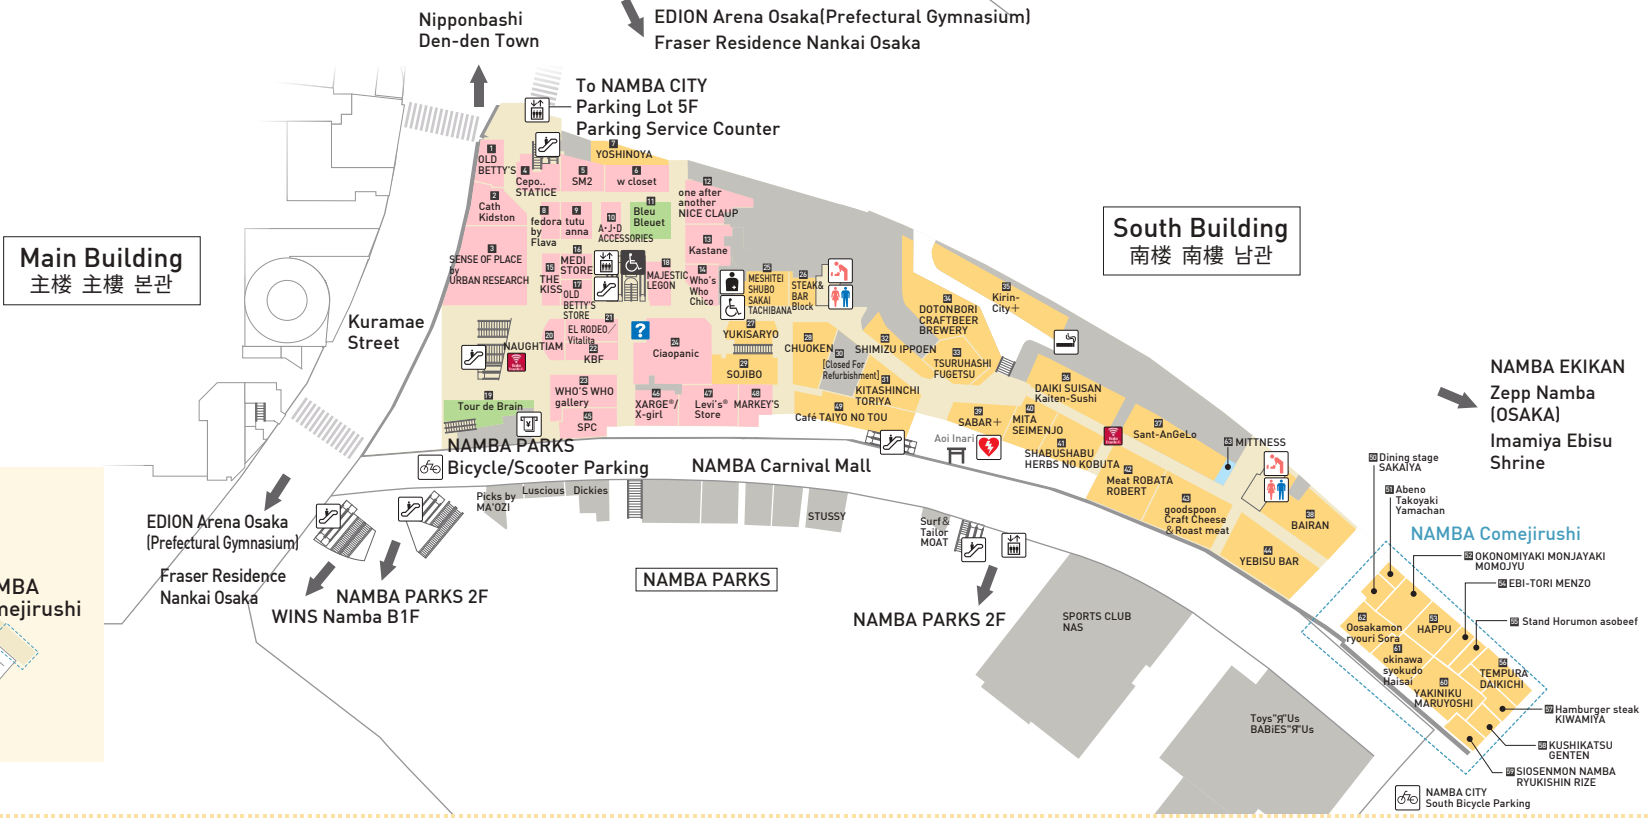

1F

- Fashion
时尚 流行 패션
- Lifestyle
生活方式 라이프스타일
- Cosmetic & Beauty
美容化妝 美容化妝 화장품·미용
- Gourmet
美食 美食 음식
- Services
服务 服务 서비스

Main Building
主楼 主樓 본관

Nankai-dori
Sennichimae-dori
Ebisubashi-suji
Dotonbori
Shinsaibashisuji
Midosuji

Main Building
主楼 主樓 본관

South Building
南楼 南樓 남관

1F Overall view

2F

- Fashion
时尚 流行 패션
- Lifestyle
生活方式 生活方式 라이프스타일
- Cosmetic & Beauty
美容化妆 美容化妆 화장품·미용
- Gourmet
美食 美食 음식
- Services
服务 服务 서비스

Fashion

Table listing fashion brands and their locations. Brands include ABC-MART, ADAM ET ROPE, AG by aquagirl, A-J-D ACCESSORIES, allieville, BABYLONE, BEAUTY & YOUTH UNITED ARROWS, Boutique Caro Buena, bulle de savon, Cath Kidston, Cepo..STATIC, Ciaopanic, COCO DEAL, Coquelicot, cui-cui, D, DELUXDA @AISØN, DIANA, Dr.Martens, EL RODEO / Vitalita, EMMEL REFINES, fedora by Flava Gallery, GALLERY BLOCK 158 Droite lautreamont, Intimissimi, JELLY BEANS, JILL by JILLSTUART.

Table listing fashion brands and their locations. Brands include PEAK & PINE, RANDA, REGAL SHOES, RIDERS FACT, Risa Magli, Room of AMPHI, ROSE BUD, ROPE' PICNIC, Samantha Thavasa Petit Choice+, SENSE OF PLACE by URBAN RESEARCH, SHEL'TTER, SHOE FANTASY, SISAM KOBOU, SM2, SNIDEL, socolla MAYSON GREY, SPC, Spick and Span, STRAWBERRY-FIELDS, Sugar Salt, pepper, Te chichi, THE KISS, Trend Dress Code, tutu anna, 12 Twelve Agenda, UNIQLO, Unpeu Femme, URBAN RESEARCH, VEUSS, VICKY buysee, WALKRUNNER, WALL, w closet, Who's Who Chico, WHO'S WHO gallery, XLARGE®/X-girl, Zoff.